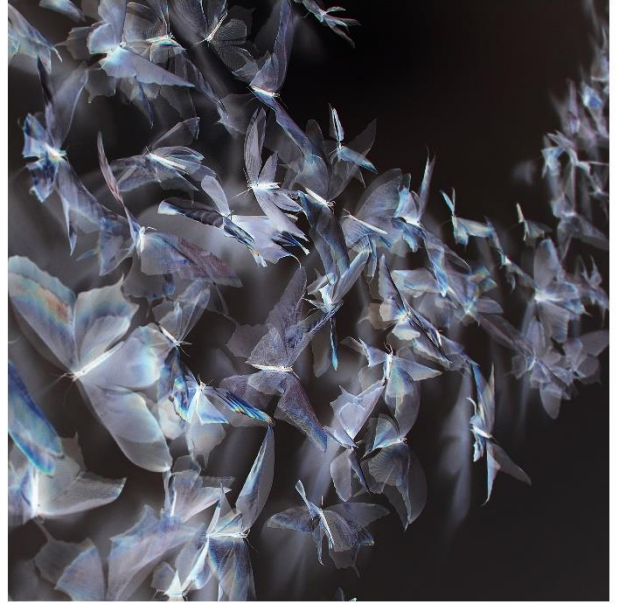

59.5 x 42 cm

£ 210

MICHELLE MCKINNEY

Ethereal prints highlighting
the fragility of nature.

Swarm (I)

archival print on paper
60 x 60 cm
£ 210

Swarm (II)

archival print on paper
60 x 60 cm
£ 210