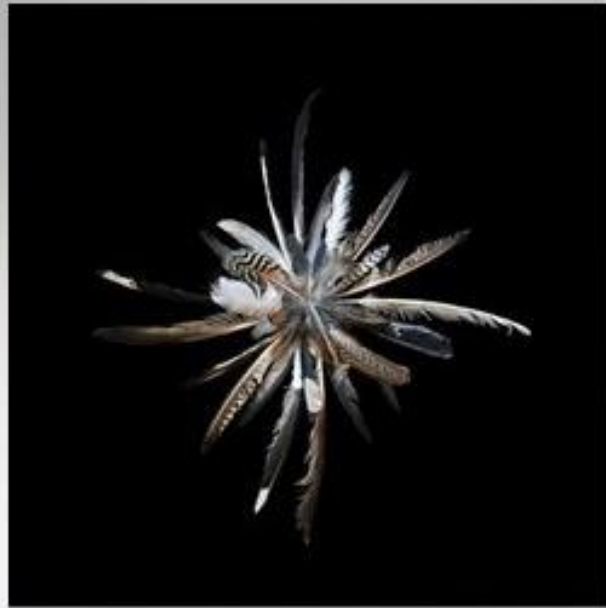

Hill Surfer

archival print on paper
40 x 50 cm
£ 835

ELIZABETH WAGGETT

Hand finished unique prints
with 22kt applied gold leaf.

Luck of a Lady

archival print on paper
23 x 23 cm
£ 295

Skull No.7

archival print on paper
61 x 51 cm (framed)
£ 650 inclusive of frame