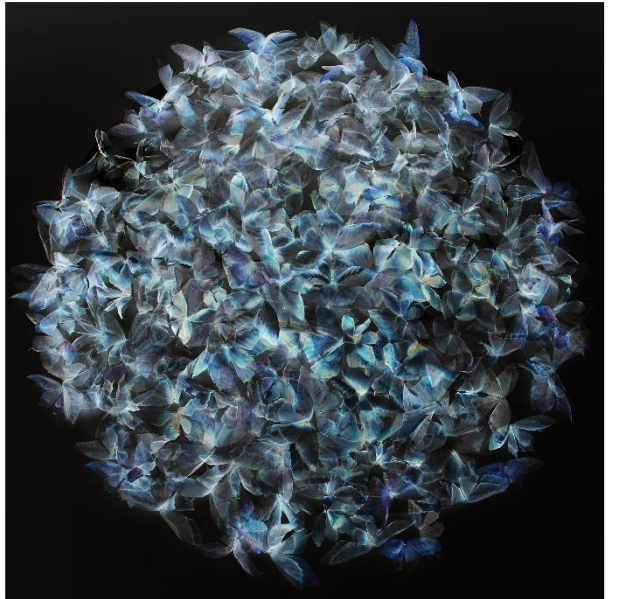

59.5 x 42 cm

£ 210

MICHELLE MCKINNEY

Ethereal prints highlighting
the fragility of nature.

Swarm (I)

archival print on paper
60 x 60 cm
£ 210

Swarm (II)

archival print on paper
60 x 60 cm
£ 210

CORINNE NATEL

An expression of energy and
intense vibrant colours.

Superluminal 33

giclee print on paper
73 x 73 cm (framed)
£ 395 inclusive of frame

Superluminal 19

giclee print on paper
73 x 73 cm (framed)
£ 395 inclusive of frame