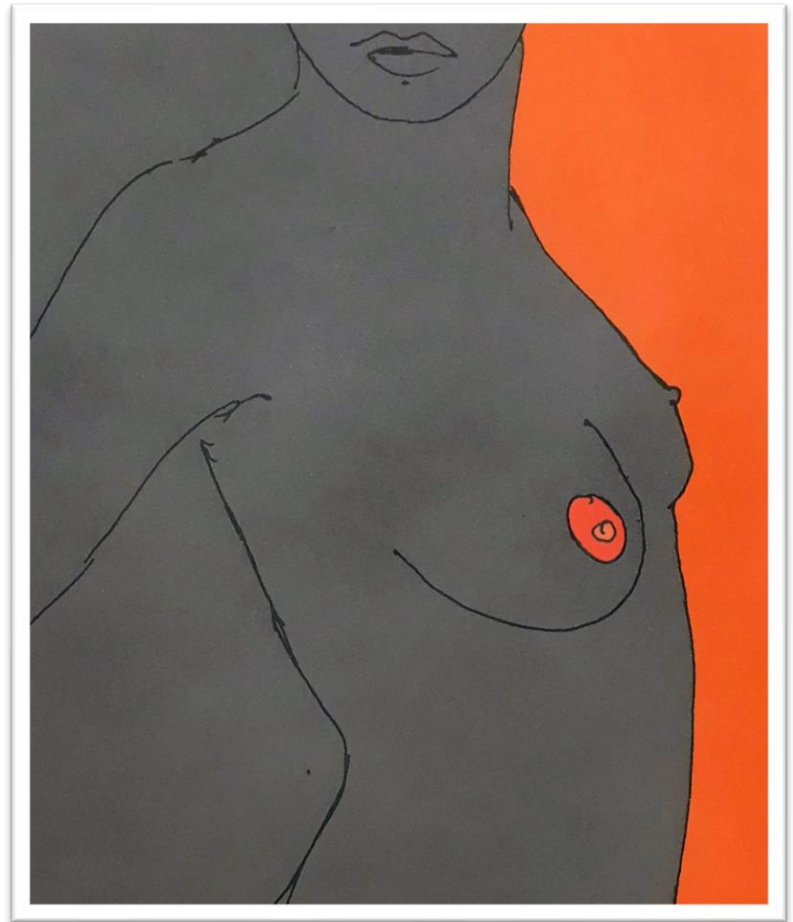

c-type print on paper
55 x 55 cm (framed)
£ 595 inclusive of frame

NATASHA LAW

**Vibrant blocks of colour
& descriptive lines.**

Untitled (Style)

silkscreen print on paper

38 x 34 cm (framed)

£ 295 inclusive of frame