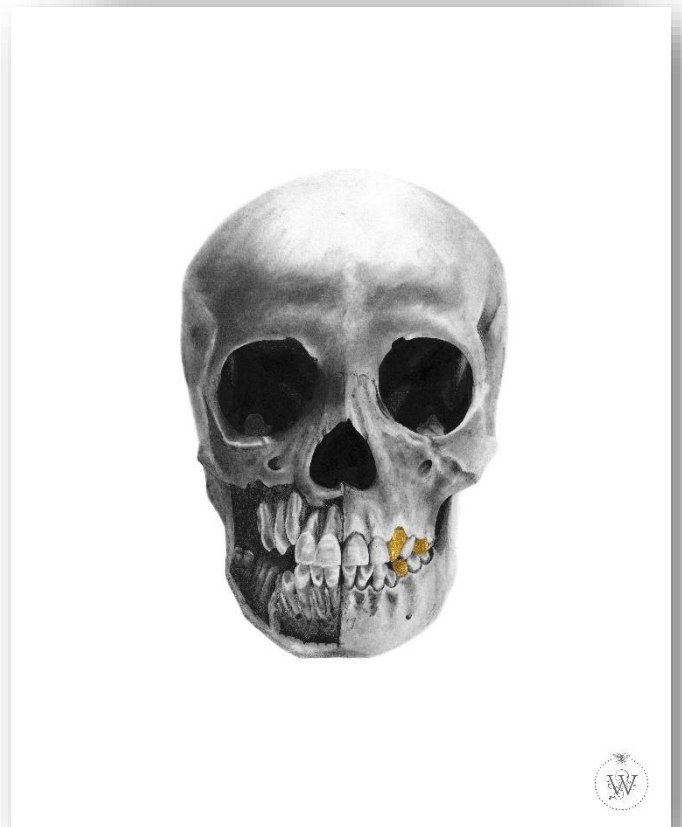

RAKEMAN

Highly textural exquisite little abstract paintings.

Waking up over Novosibirsk

oil & ink on shaped panel

34 x 24 cm

£ 695

Flying down to Warsaw

oil & ink on canvas

30 x 24 cm

£ 695

STUART REDLER

A master of the black & white
photographic medium.

Tails

archival print on paper
40 x 50 cm
£ 835

Feather Bed

archival print on paper
40 x 50 cm
£ 835

Hill Surfer

archival print on paper
40 x 50 cm
£ 835

ELIZABETH WAGGETT

Hand finished unique prints
with 22kt applied gold leaf.

Luck of a Lady

archival print on paper
23 x 23 cm
£ 295

Skull No.7

archival print on paper
61 x 51 cm (framed)
£ 650 inclusive of frame