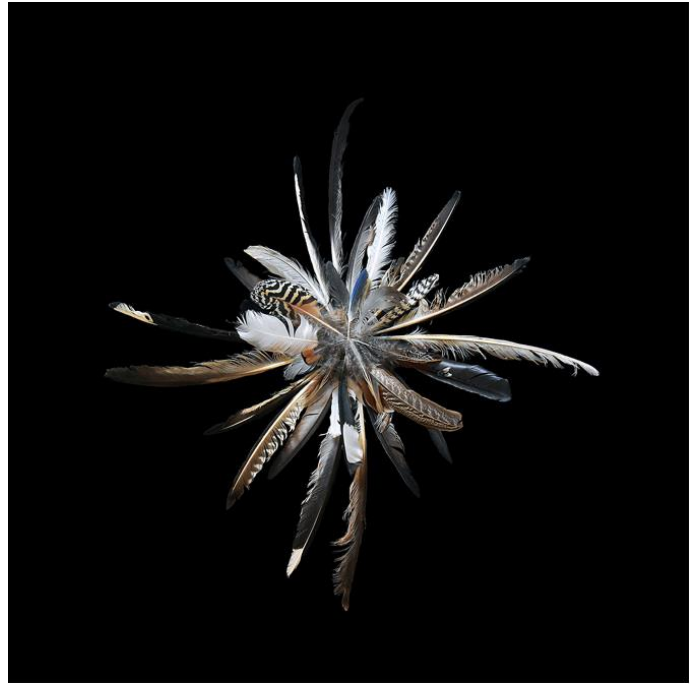

We hope you enjoy browsing the catalogue. 'Tis the season to get shopping....

Photography by Stuart Redler

FLEUR ALSTON

Powerful references to nature in
photographic prints.

Feathers (I)

c-type print on aluminium
50 x 50 cm
£ 500